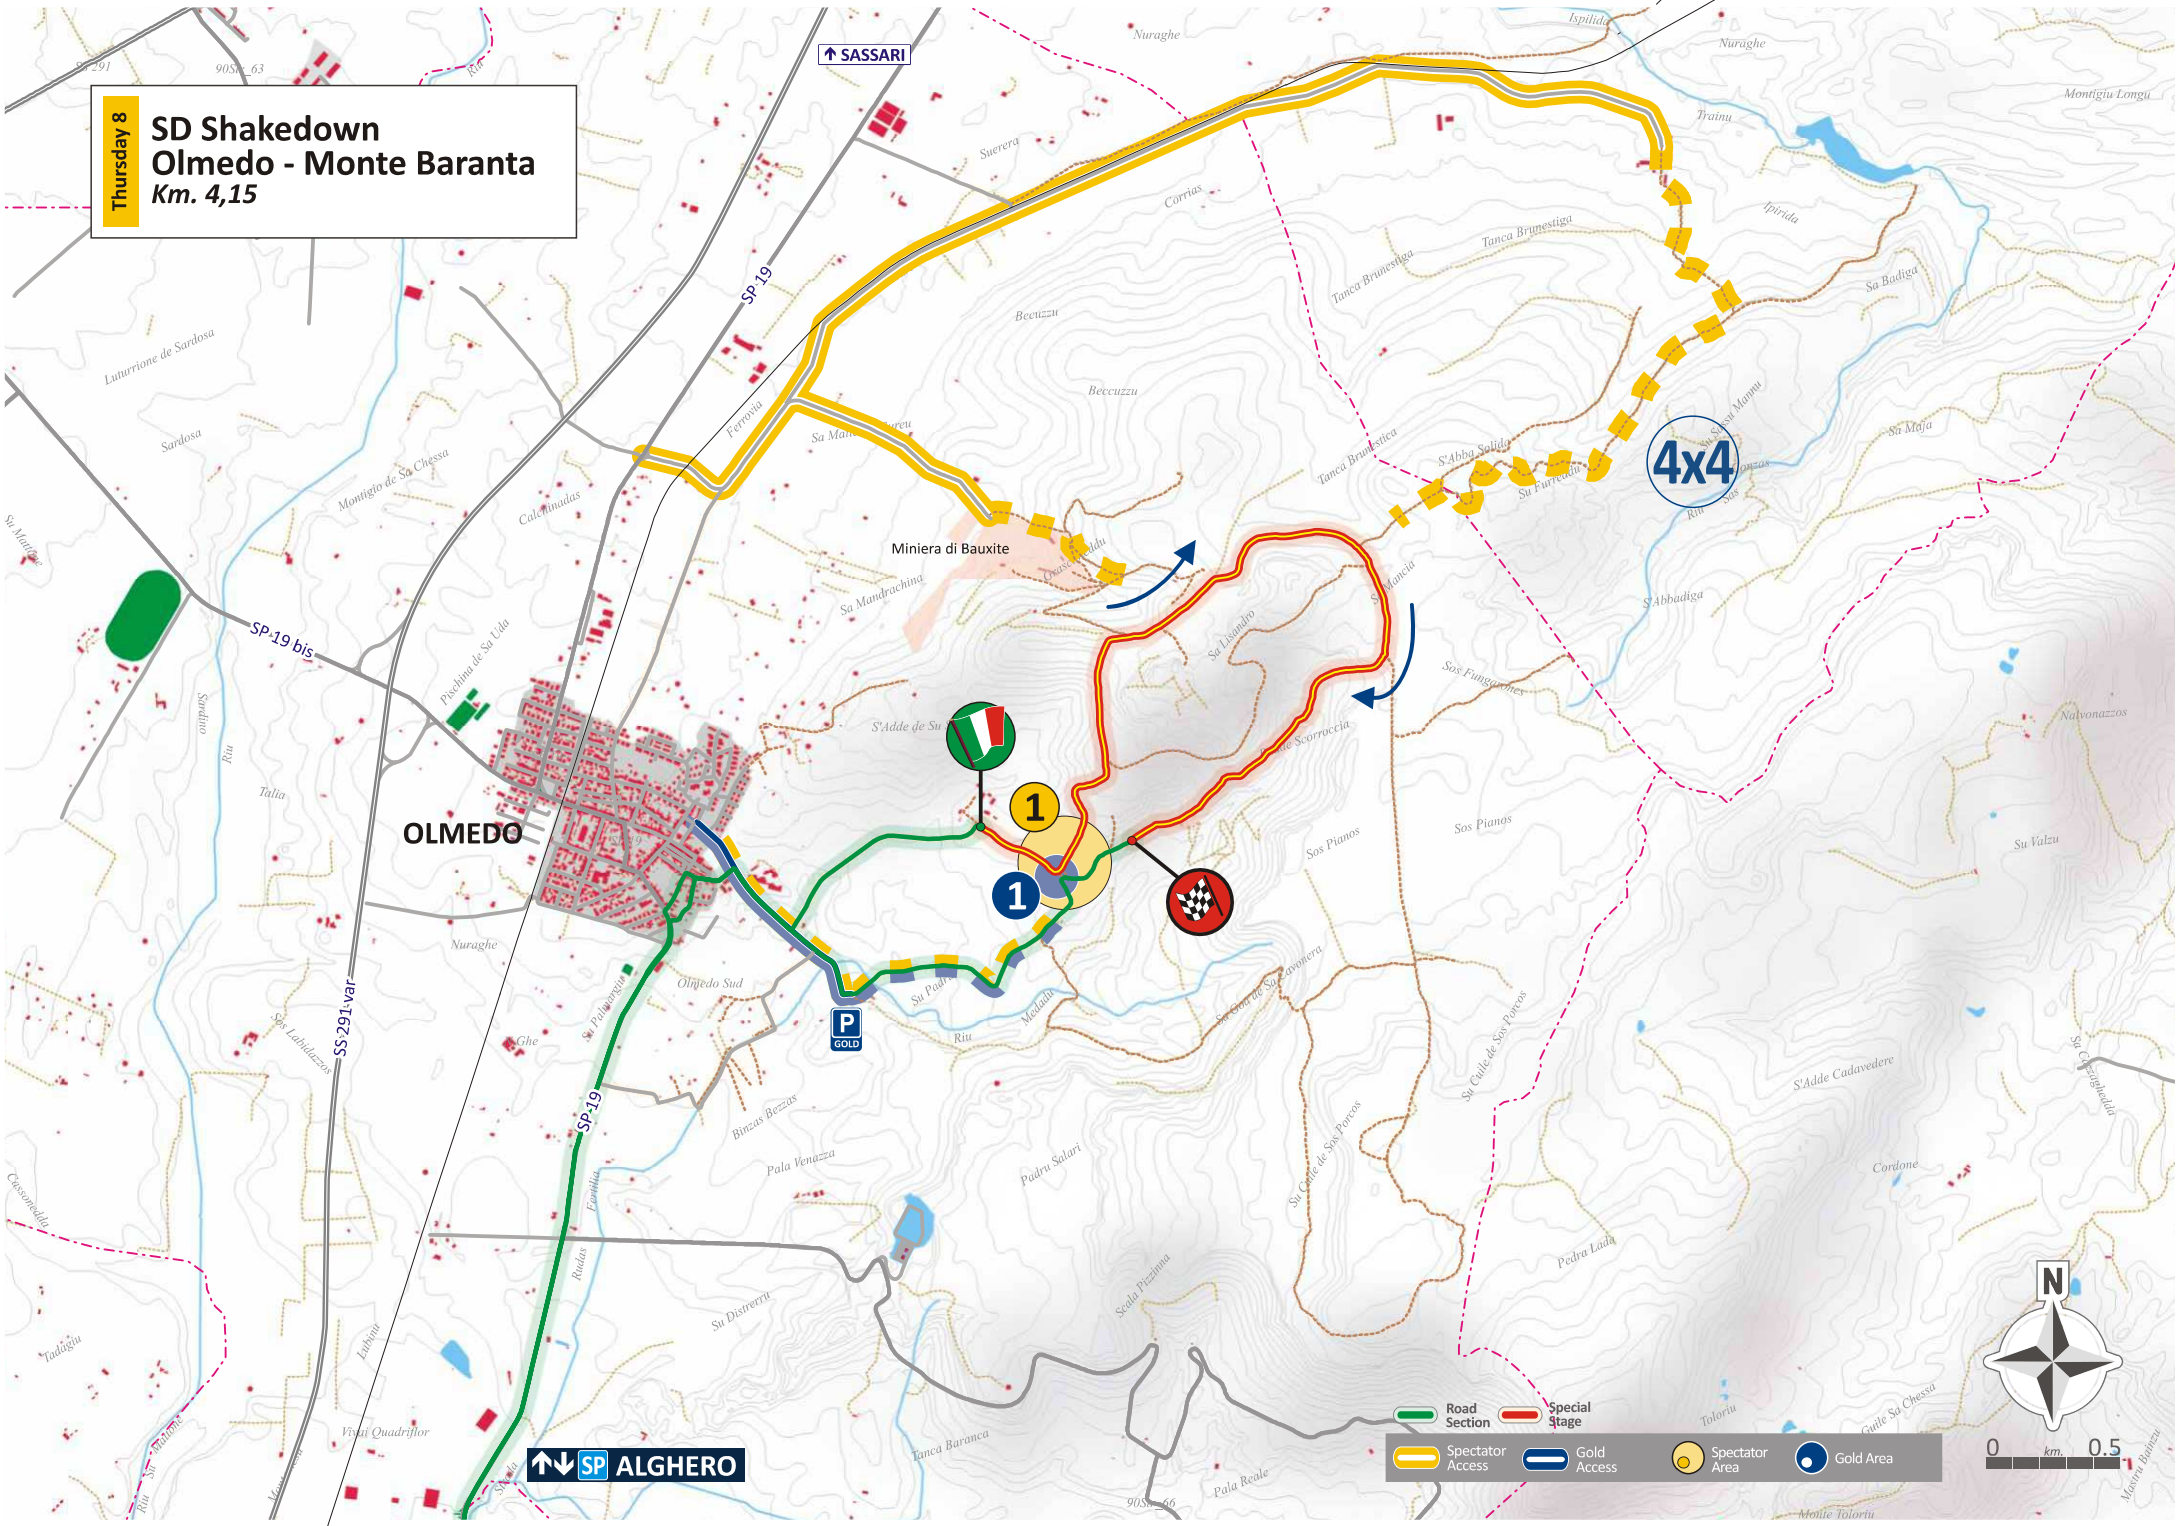

Thursday 8
SD Shakedown
Olmedo - Monte Baranta
Km. 4,15

↑ SASSARI

OLMEDO

Miniera di Bauxite

4x4

1

1

↑↓ SP ALGERO

- Road Section
- Spectator Access
- Special Stage
- Gold Access
- Spectator Area
- Gold Area

0 km 0.5

Monte Baranta