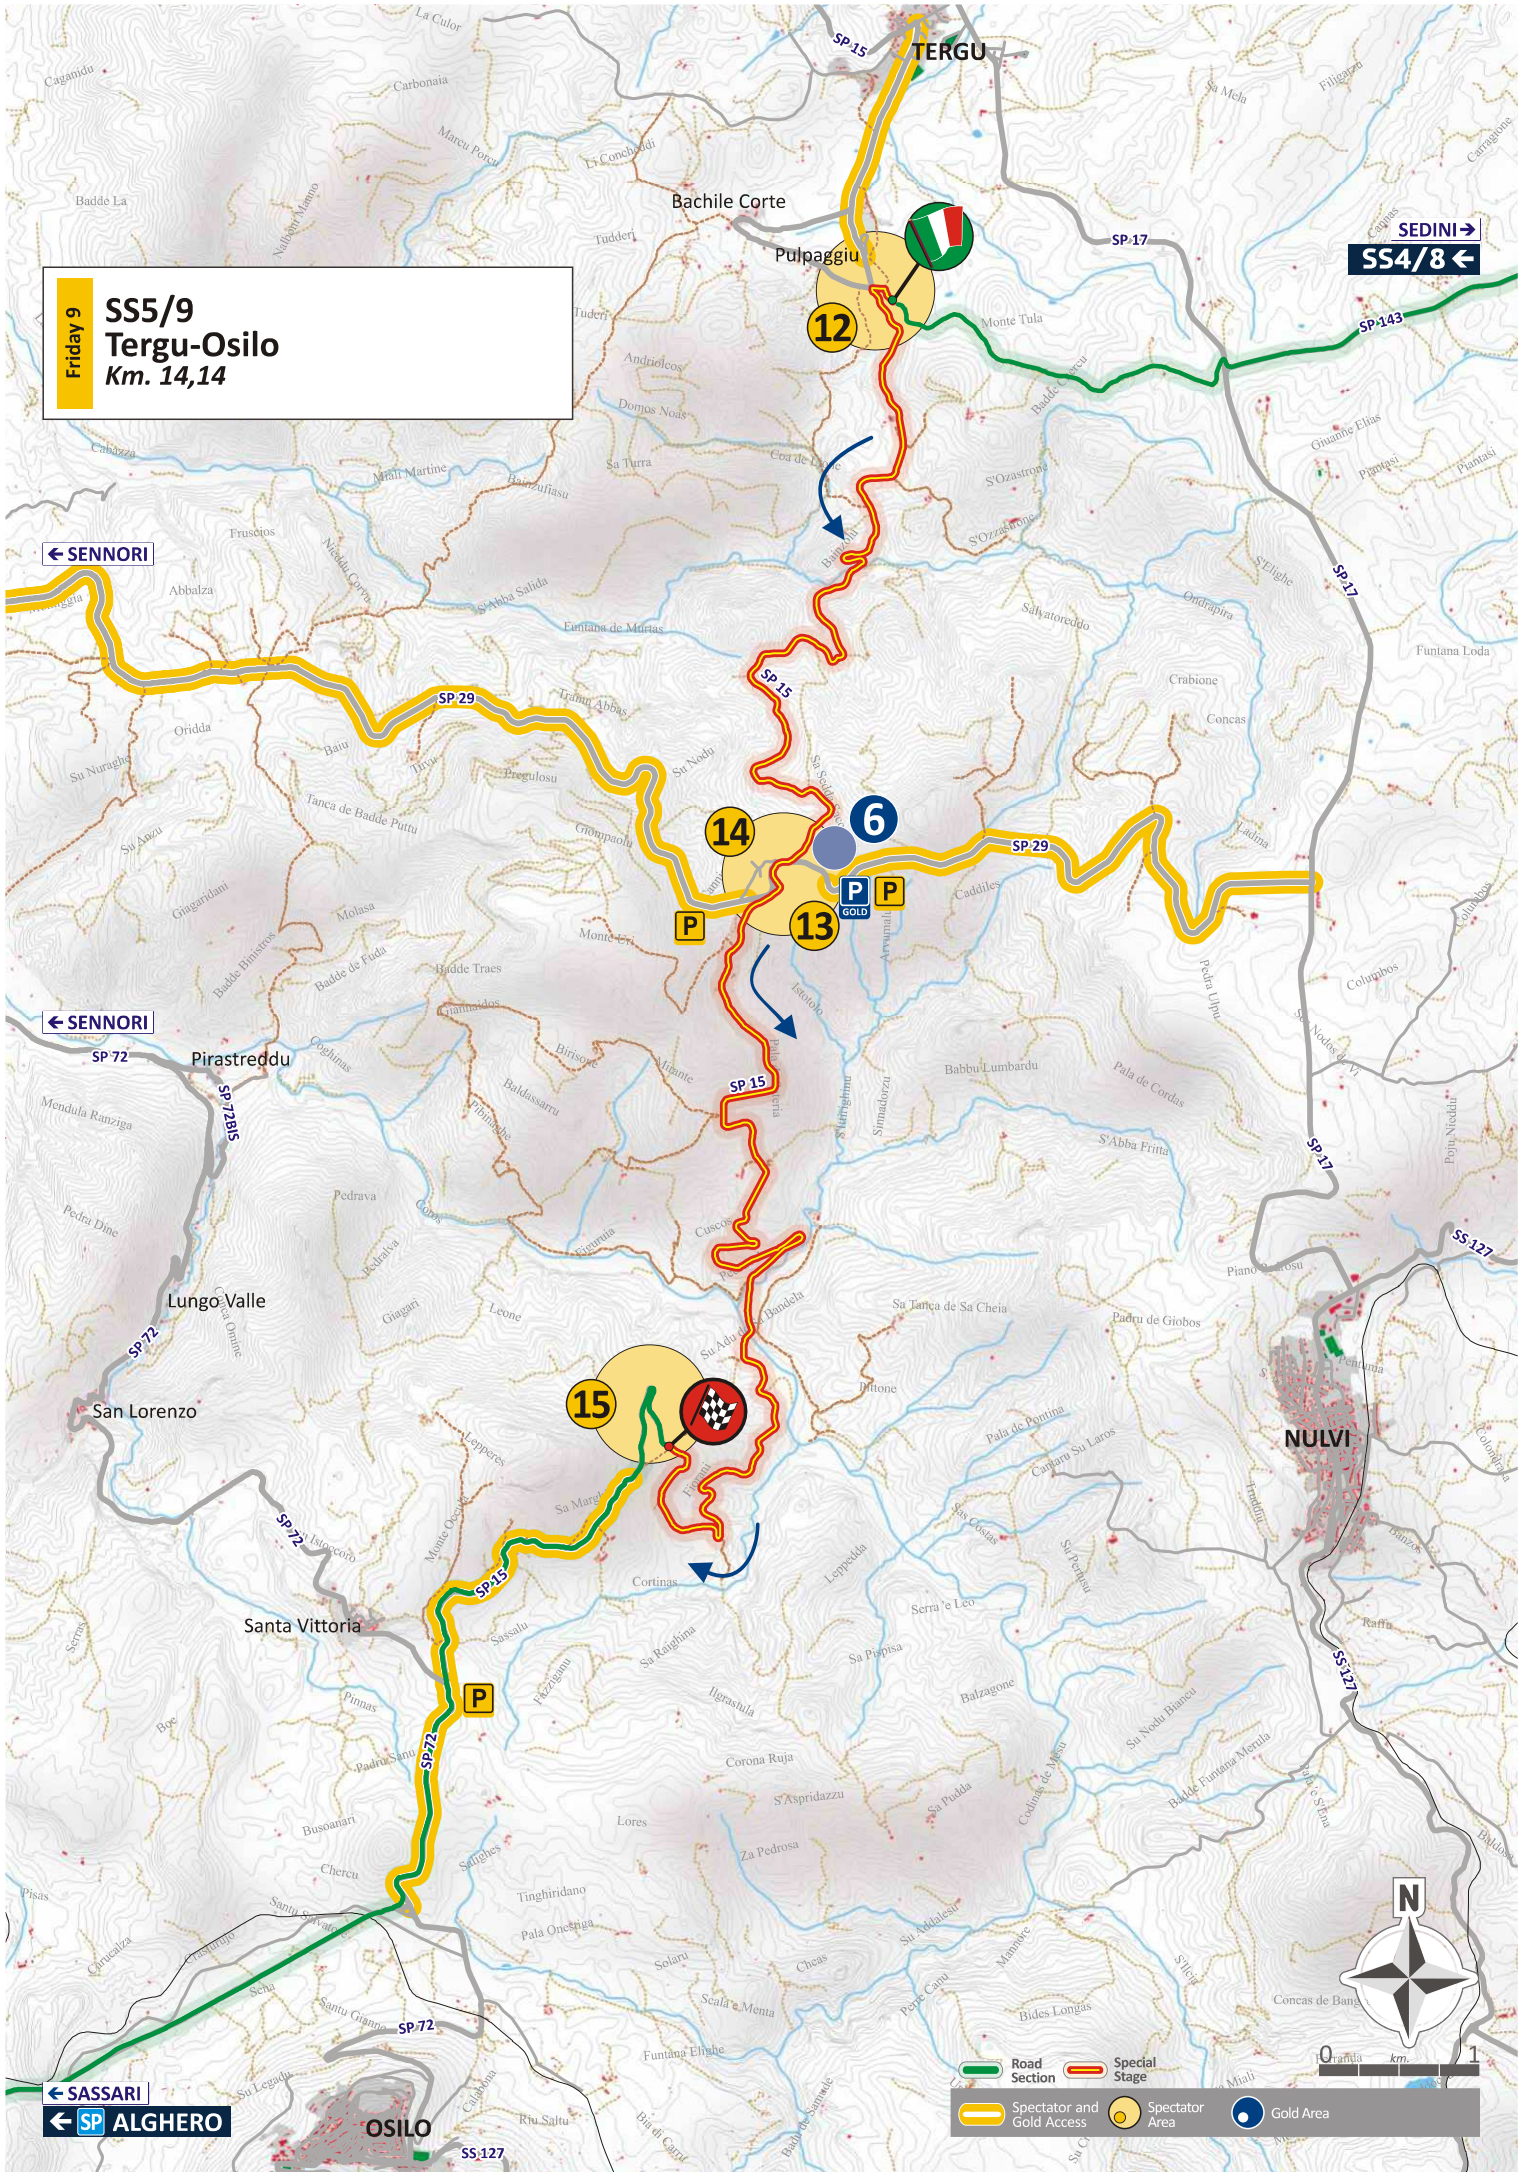

Friday 9

SS5/9 Tergu-Osilo

Km. 14,14

← SENNORI

← SENNORI

← SASSARI
← SP ALGERO

SEDINI →
SS4/8 ←

12

14

6

13

15

NULVI

0 1 km

- Road Section
- Special Stage
- Spectator and Gold Access
- Spectator Area
- Gold Area