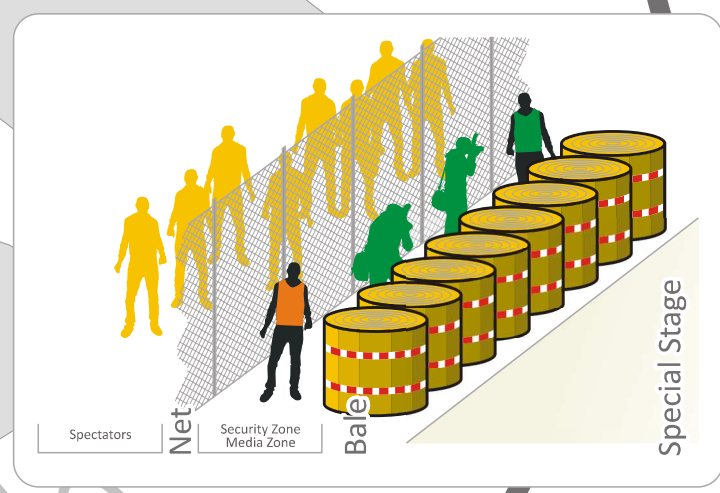

Thursday 8
SSS1
Ittiri Arena Show
 Km. 2,00

ALGERO
 BERCHIDDA

COMPETITORS' CARS ONLY

0 mt. 50

- Road Section
- Special Stage
- Start - Finish Stage Car 1
- Start - Finish Stage Car 2
- Bale
- Net

- Spectators Access
- Gold Access
- Spectators Area
- Gold Area
- Gold Parking