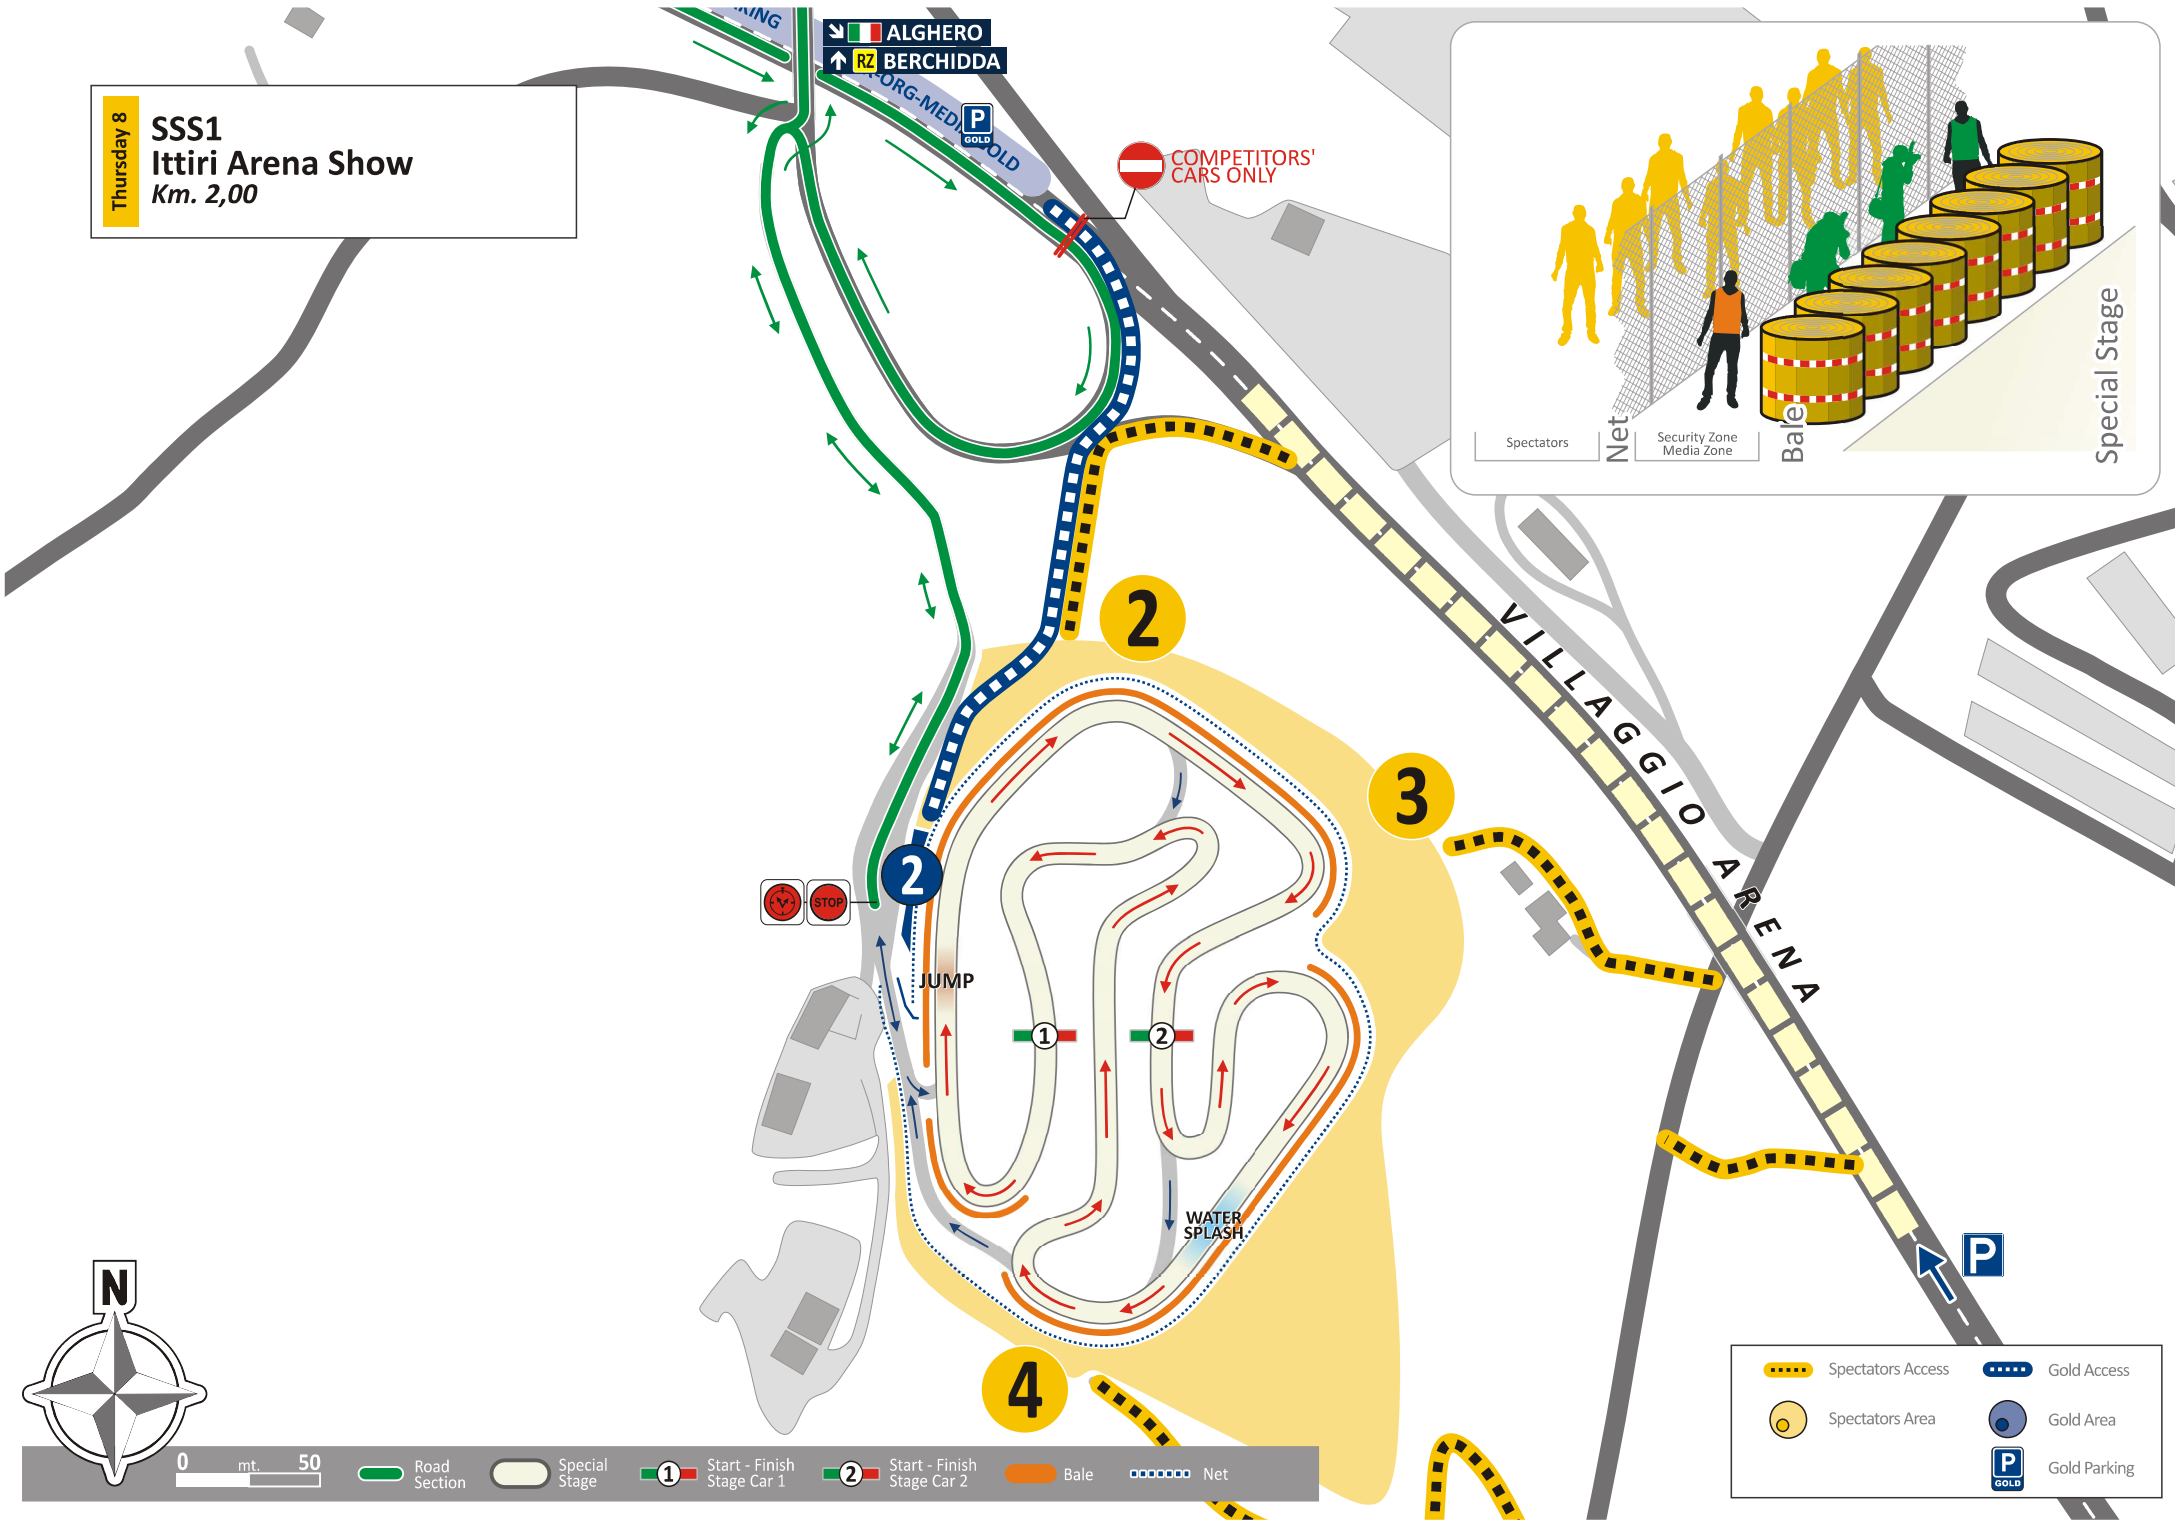

Thursday 8
SSS1
Ittiri Arena Show
 Km. 2,00

ALGERO
 BERCHIDDA

COMPETITORS' CARS ONLY

0 mt. 50

- Road Section
- Special Stage
- Start - Finish Stage Car 1
- Start - Finish Stage Car 2
- Bale
- Net

- Spectators Access
- Gold Access
- Spectators Area
- Gold Area
- Gold Parking