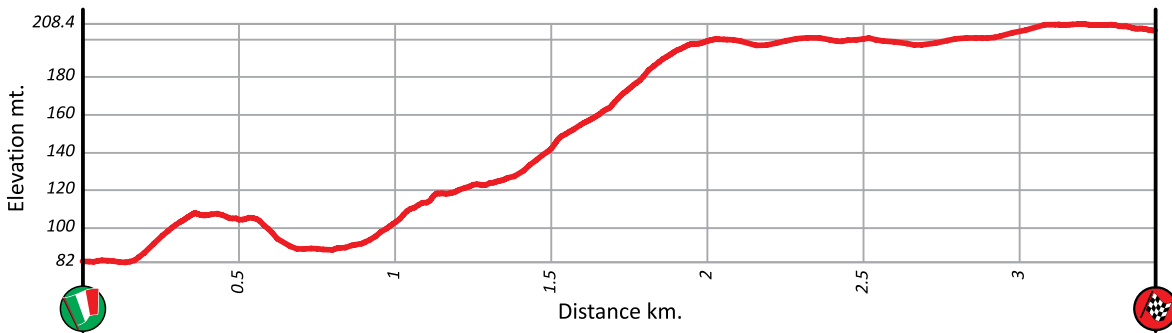

Altimetrie Prove Speciali - Special Stages Altimetry

SD Shakedown

Km. 3,44

SSS1 Ittiri Arena Show - Car 1

Km. 2,00

SS2/6 Terranova

Km. 14,54

SS3/7 Monte Olia

Km. 19,05

Altimetrie Prove Speciali - Special Stages Altimetry

SS4/8 Tula

Km. 15,00

SS5/9 Tergu-Osilo

Km. 14,14

SS10/13 Coiluna-Loelle

Km. 14,95

SS11/14 Monti di Alà

Km. 28,52

Altimetrie Prove Speciali - Special Stages Altimetry