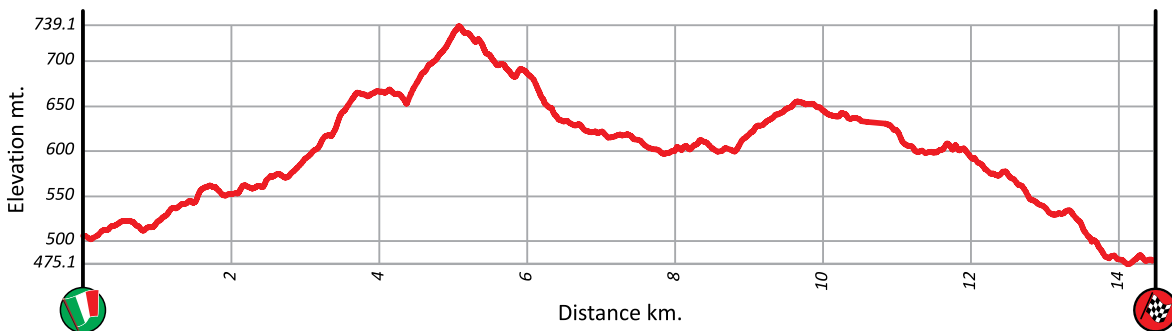

Altimetrie Prove Speciali - Special Stages Altimetry

SD Shakedown

Km. 3,44

SSS1 Ittiri Arena Show - Car 1

Km. 2,00

SS2/6 Terranova

Km. 14,54

SS3/7 Monte Olia

Km. 19,05

Altimetrie Prove Speciali - Special Stages Altimetry

SS4/8 Tula

Km. 15,00

SS5/9 Tergu-Osilo

Km. 14,14

SS10/13 Coiluna-Loelle

Km. 14,95

SS11/14 Monti di Alà

Km. 28,52

Altimetrie Prove Speciali - Special Stages Altimetry