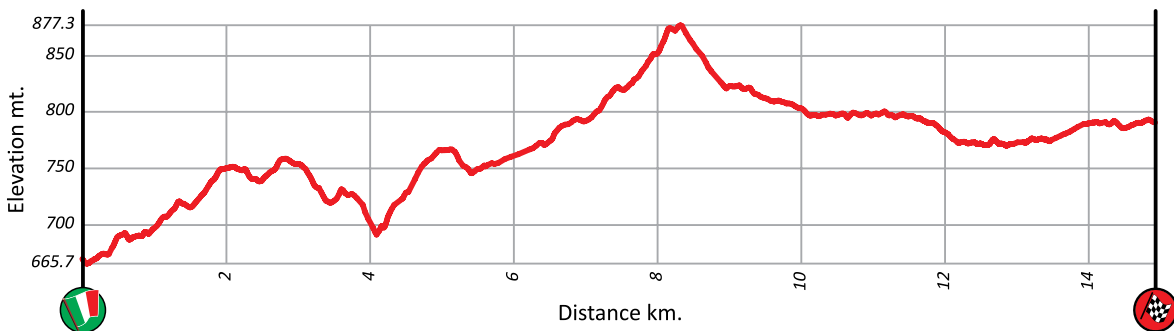

Altimetrie Prove Speciali - Special Stages Altimetry

SD Shakedown

Km. 3,44

SSS1 Ittiri Arena Show - Car 1

Km. 2,00

SS2/6 Terranova

Km. 14,54

SS3/7 Monte Olia

Km. 19,05

Altimetrie Prove Speciali - Special Stages Altimetry

SS4/8 Tula

Km. 15,00

SS5/9 Tergu-Osilo

Km. 14,14

SS10/13 Coiluna-Loelle

Km. 14,95

SS11/14 Monti di Alà

Km. 28,52

Altimetrie Prove Speciali - Special Stages Altimetry