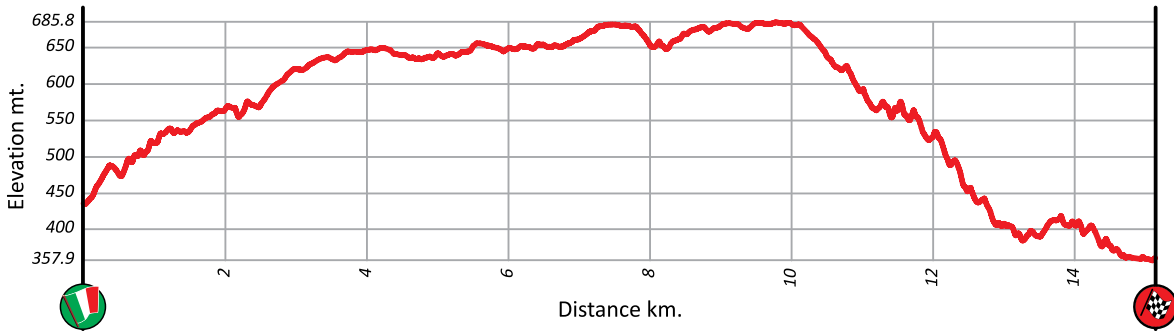

Altimetrie Prove Speciali - Special Stages Altimetry

SD Shakedown

Km. 3,44

SSS1 Ittiri Arena Show - Car 1

Km. 2,00

SS2/6 Terranova

Km. 14,54

SS3/7 Monte Olia

Km. 19,05

Altimetrie Prove Speciali - Special Stages Altimetry

SS4/8 Tula

Km. 15,00

SS5/9 Tergu-Osilo

Km. 14,14

SS10/13 Coiluna-Loelle

Km. 14,95

SS11/14 Monti di Alà

Km. 28,52

Altimetrie Prove Speciali - Special Stages Altimetry