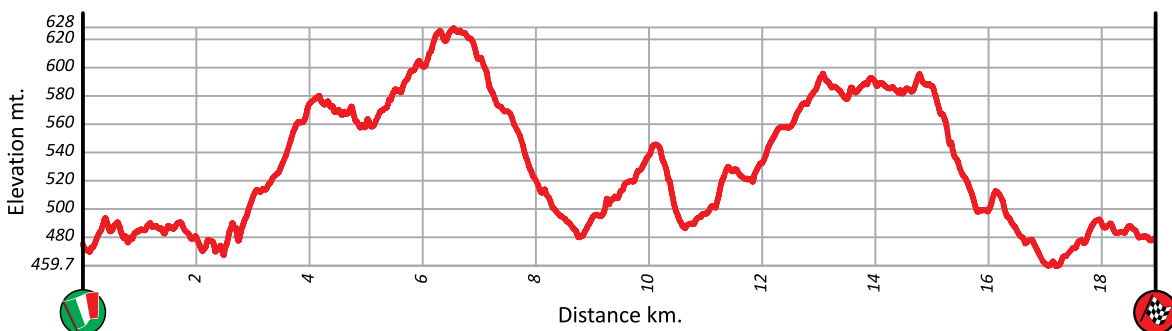

Altimetrie Prove Speciali - Special Stages Altimetry

SD Shakedown

Km. 3,44

SSS1 Ittiri Arena Show - Car 1

Km. 2,00

SS2/6 Terranova

Km. 14,54

SS3/7 Monte Olia

Km. 19,05

Altimetrie Prove Speciali - Special Stages Altimetry

SS4/8 Tula

Km. 15,00

SS5/9 Tergu-Osilo

Km. 14,14

SS10/13 Coiluna-Loelle

Km. 14,95

SS11/14 Monti di Alà

Km. 28,52

Altimetrie Prove Speciali - Special Stages Altimetry