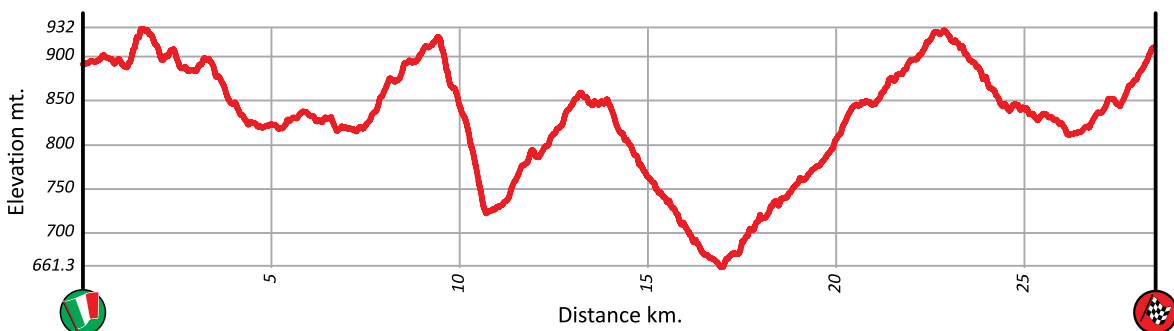

Altimetrie Prove Speciali - Special Stages Altimetry

SD Shakedown

Km. 3,44

SSS1 Ittiri Arena Show - Car 1

Km. 2,00

SS2/6 Terranova

Km. 14,54

SS3/7 Monte Olia

Km. 19,05

Altimetrie Prove Speciali - Special Stages Altimetry

SS4/8 Tula

Km. 15,00

SS5/9 Tergu-Osilo

Km. 14,14

SS10/13 Coiluna-Loelle

Km. 14,95

SS11/14 Monti di Alà

Km. 28,52

Altimetrie Prove Speciali - Special Stages Altimetry