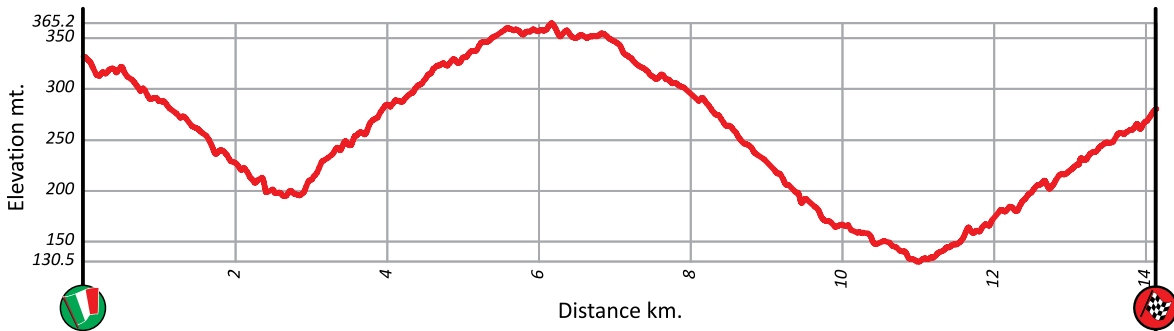

Altimetrie Prove Speciali - Special Stages Altimetry

SD Shakedown

Km. 3,44

SSS1 Ittiri Arena Show - Car 1

Km. 2,00

SS2/6 Terranova

Km. 14,54

SS3/7 Monte Olia

Km. 19,05

Altimetrie Prove Speciali - Special Stages Altimetry

SS4/8 Tula

Km. 15,00

SS5/9 Tergu-Osilo

Km. 14,14

SS10/13 Coiluna-Loelle

Km. 14,95

SS11/14 Monti di Alà

Km. 28,52

Altimetrie Prove Speciali - Special Stages Altimetry