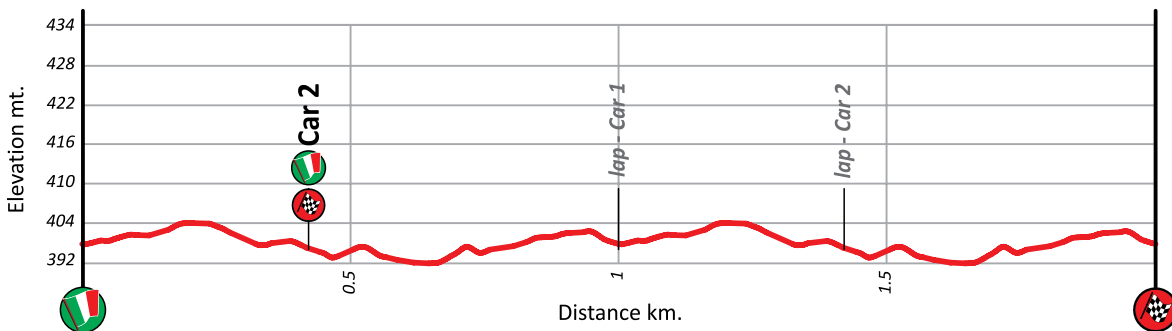

Altimetrie Prove Speciali - Special Stages Altimetry

SD Shakedown

Km. 3,44

SSS1 Ittiri Arena Show - Car 1

Km. 2,00

SS2/6 Terranova

Km. 14,54

SS3/7 Monte Olia

Km. 19,05

Altimetrie Prove Speciali - Special Stages Altimetry

SS4/8 Tula

Km. 15,00

SS5/9 Tergu-Osilo

Km. 14,14

SS10/13 Coiluna-Loelle

Km. 14,95

SS11/14 Monti di Alà

Km. 28,52

Altimetrie Prove Speciali - Special Stages Altimetry